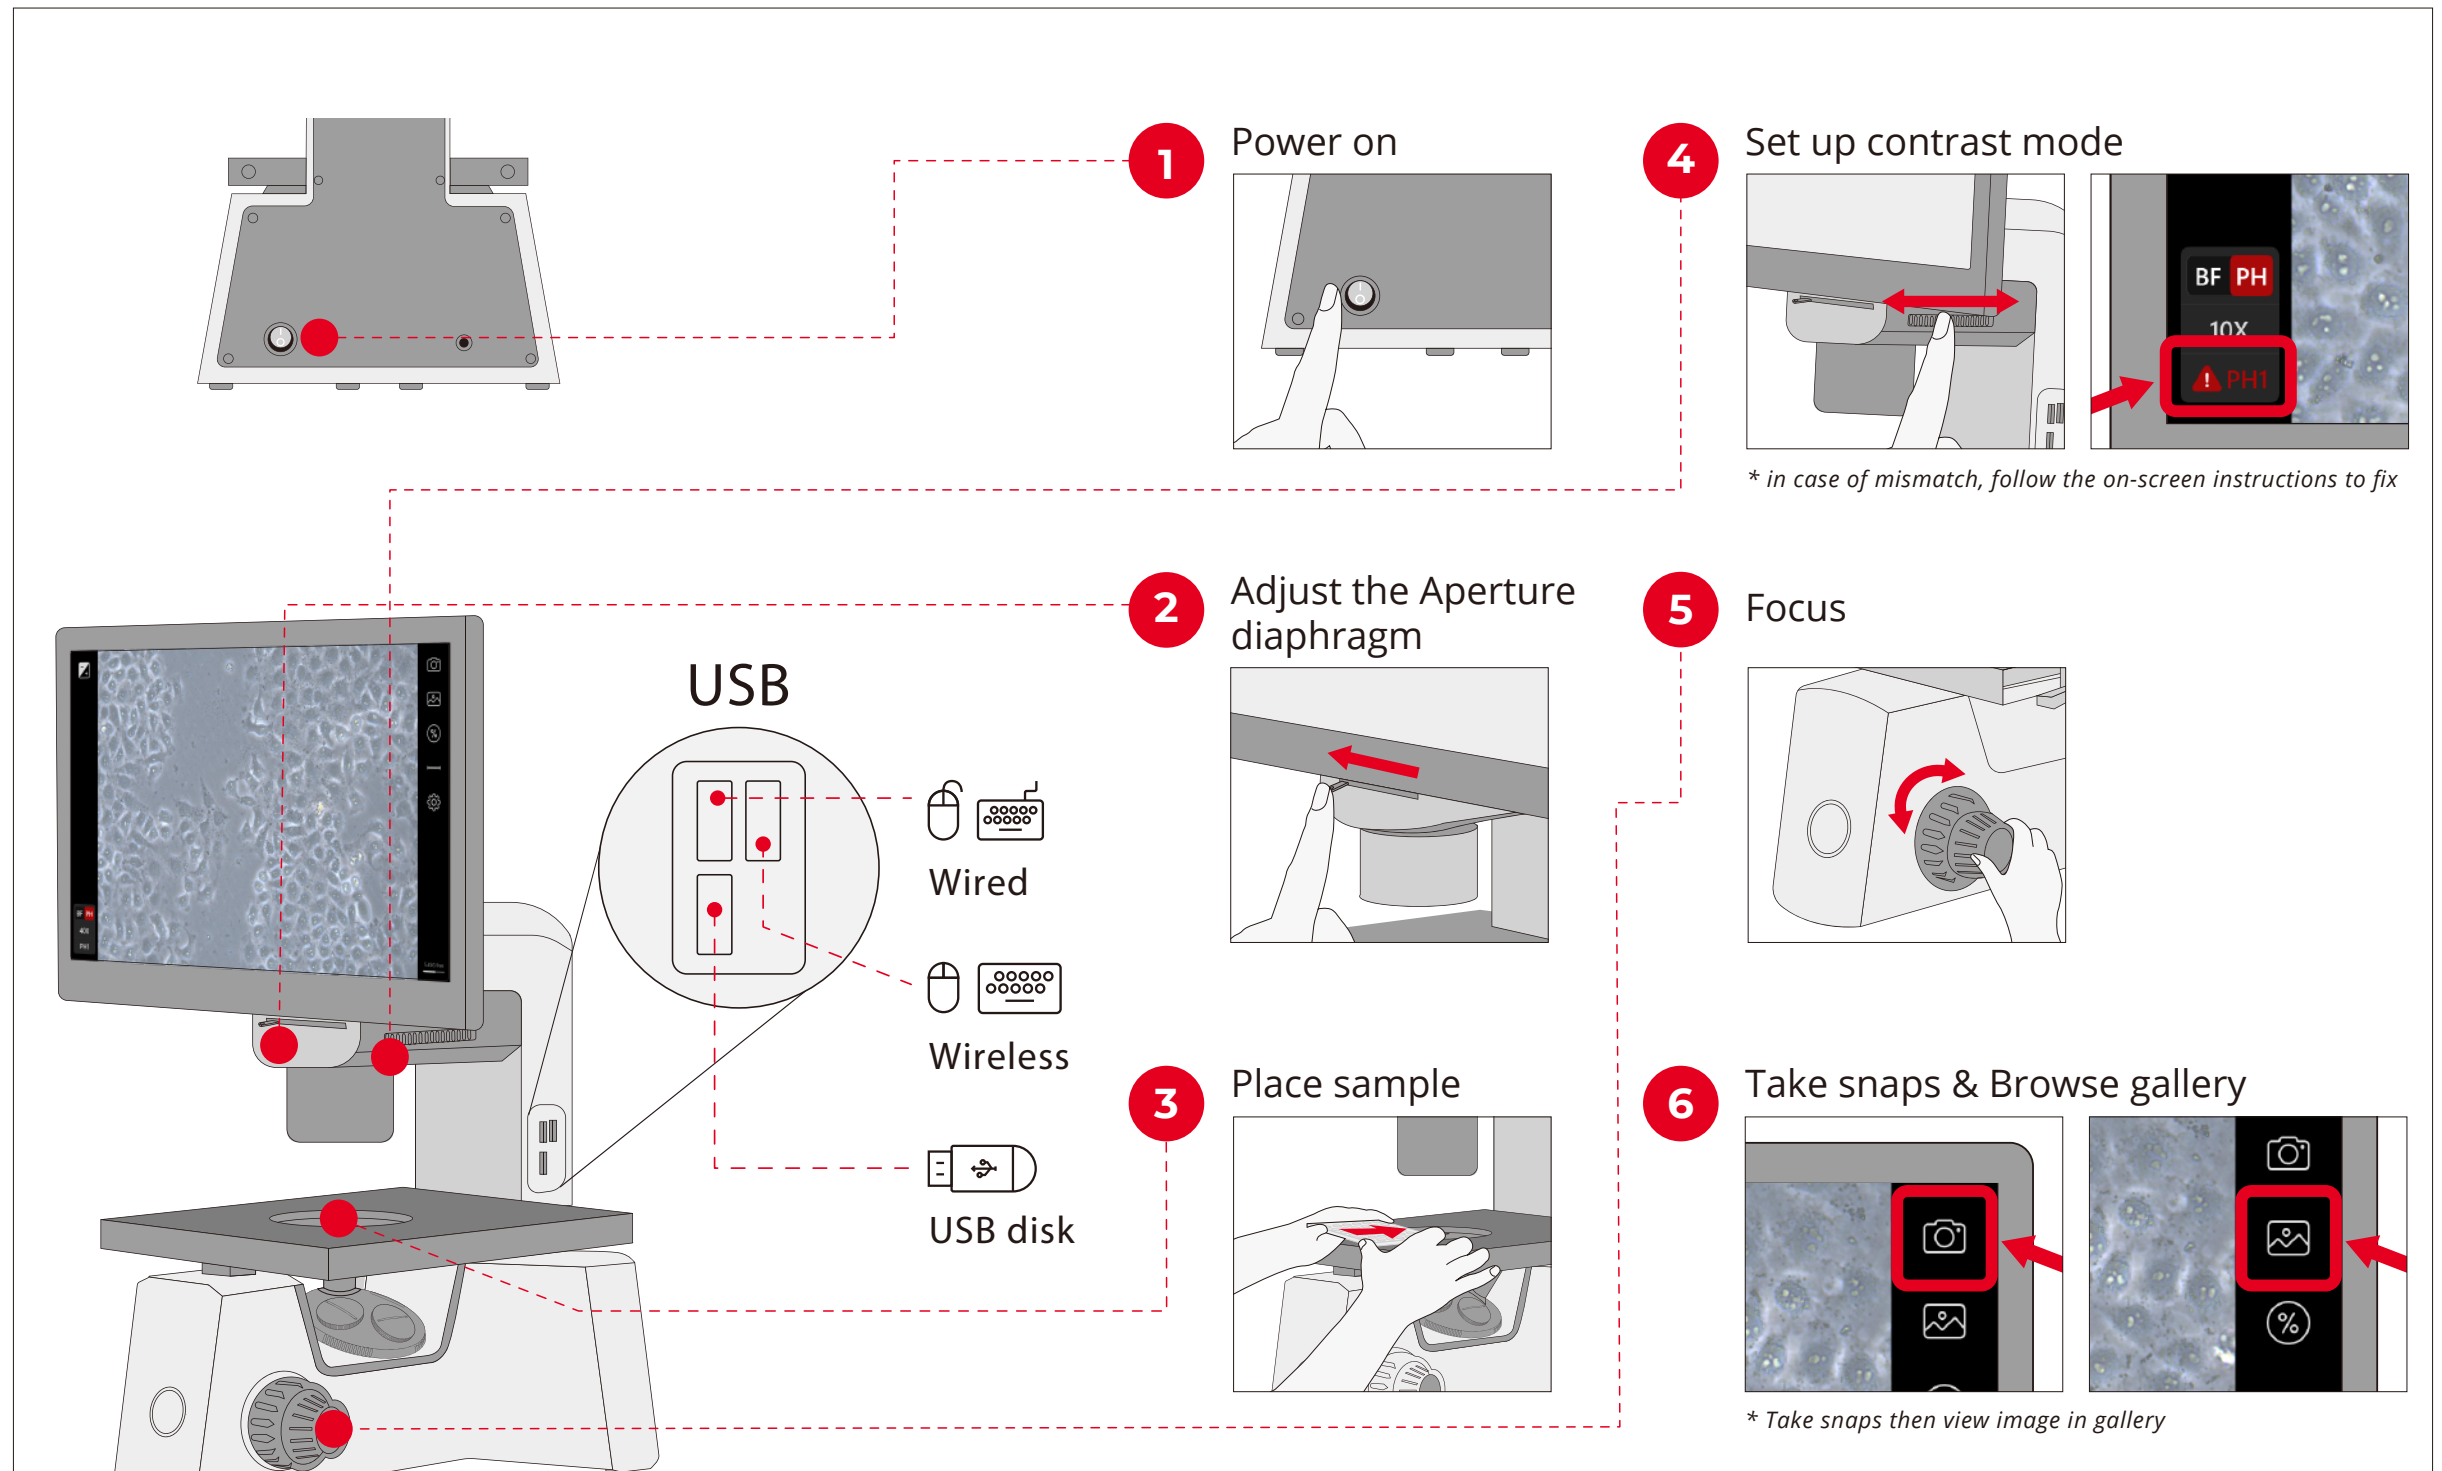

MATEO TL Microscope

Quick Start

MATEO TL Microscope

Quick installation of optional accessories

Object guide

Objective