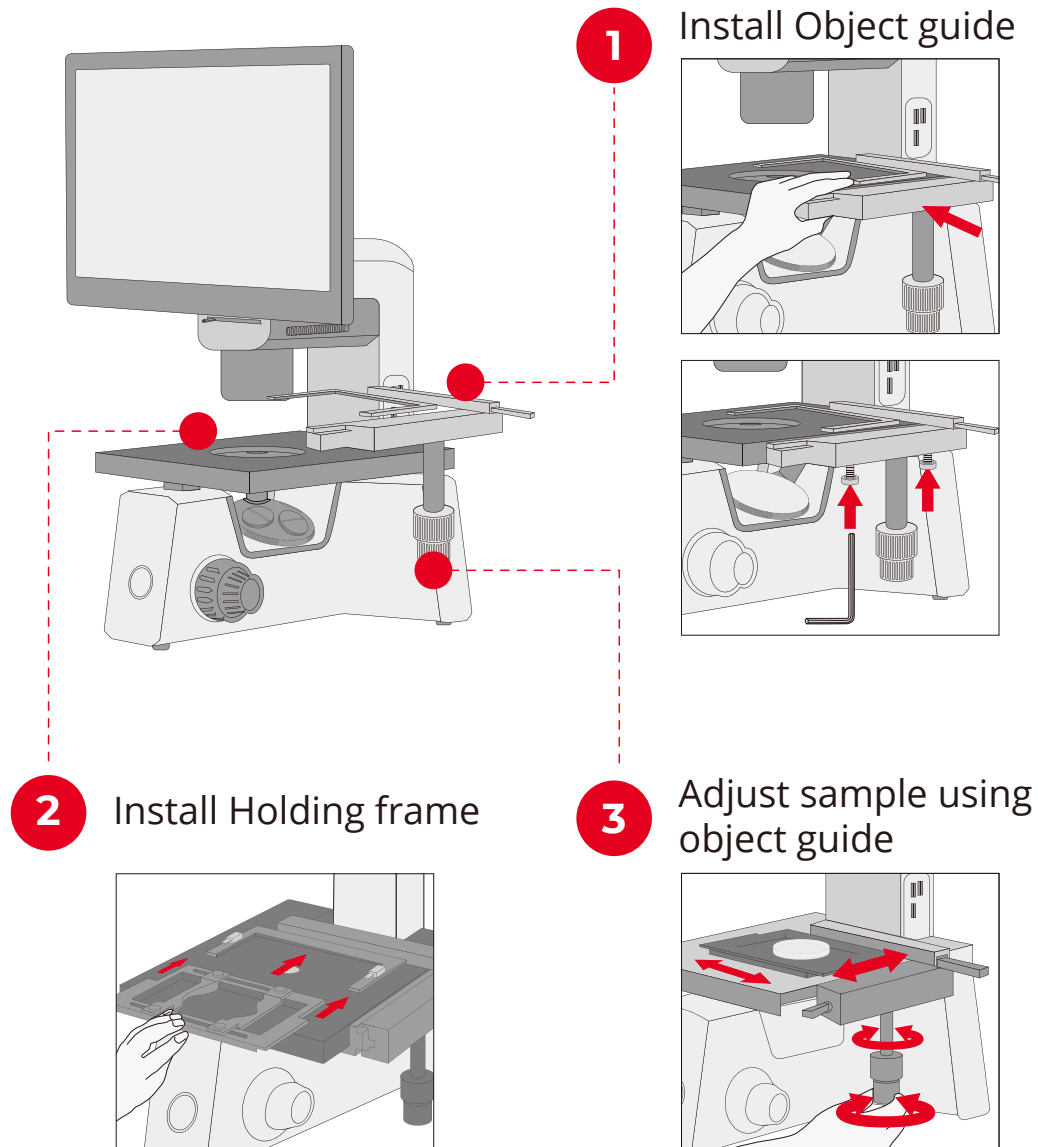

MATEO TL Microscope

Quick Start

MATEO TL Microscope

Quick installation of optional accessories

Object guide

Objective